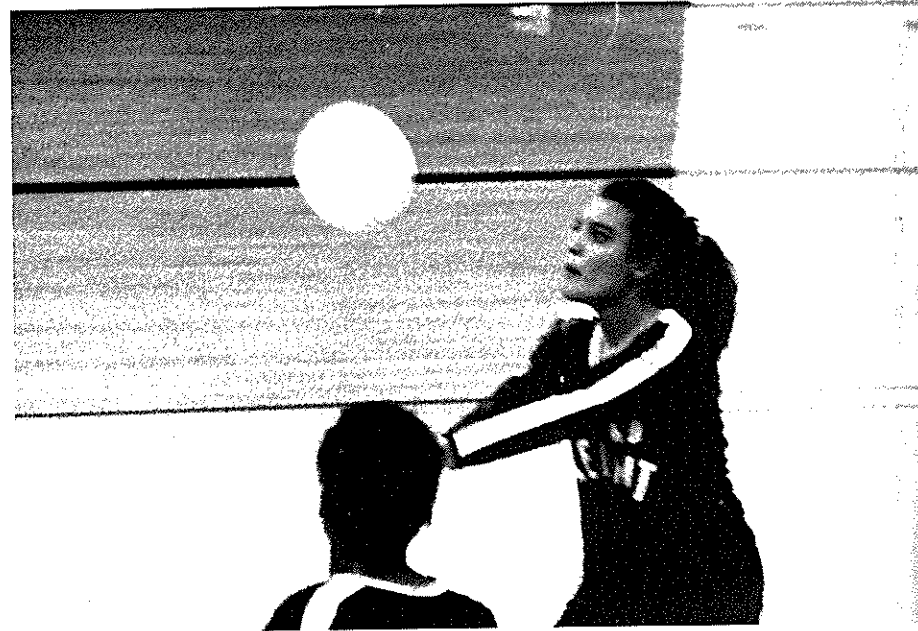

Sonia Aranda sets the ball against Seminole in the Lamesa Tournament. Kermit placed second.

In the traditional victory huddle, the KHS junior varsity Lady Jackets compiled a 19-5 season record during 1992.

Spiking the ball against the visiting Golden Cranes, Marci Parks scores another point.

Freshman Lady Jackets

Perfecting volleyball skills on the 1992 freshman Lady Jacket volleyball team were
FRONT ROW Jessica Rivera, Marissa Madrid, Cecilia Towns, manager Siria Garcia, Amy Acosta, Niki Roman, Shelly Ramos
STANDING Coach Lamar Evans, Tabitha Navarro, Reina Versoza, Veronica Montes, Corinne McLean, Abby York, Robin Trammell, Krissy Mooney, Isabel Gomez, and Monica Aranda.

Shelly Ramos displays her serve as she helps the freshman Lady Jacket crew gain one more victory.

Corinne McLean serves for an ace as the Lady Jacket crew puts one more notch in their 1992 belt.